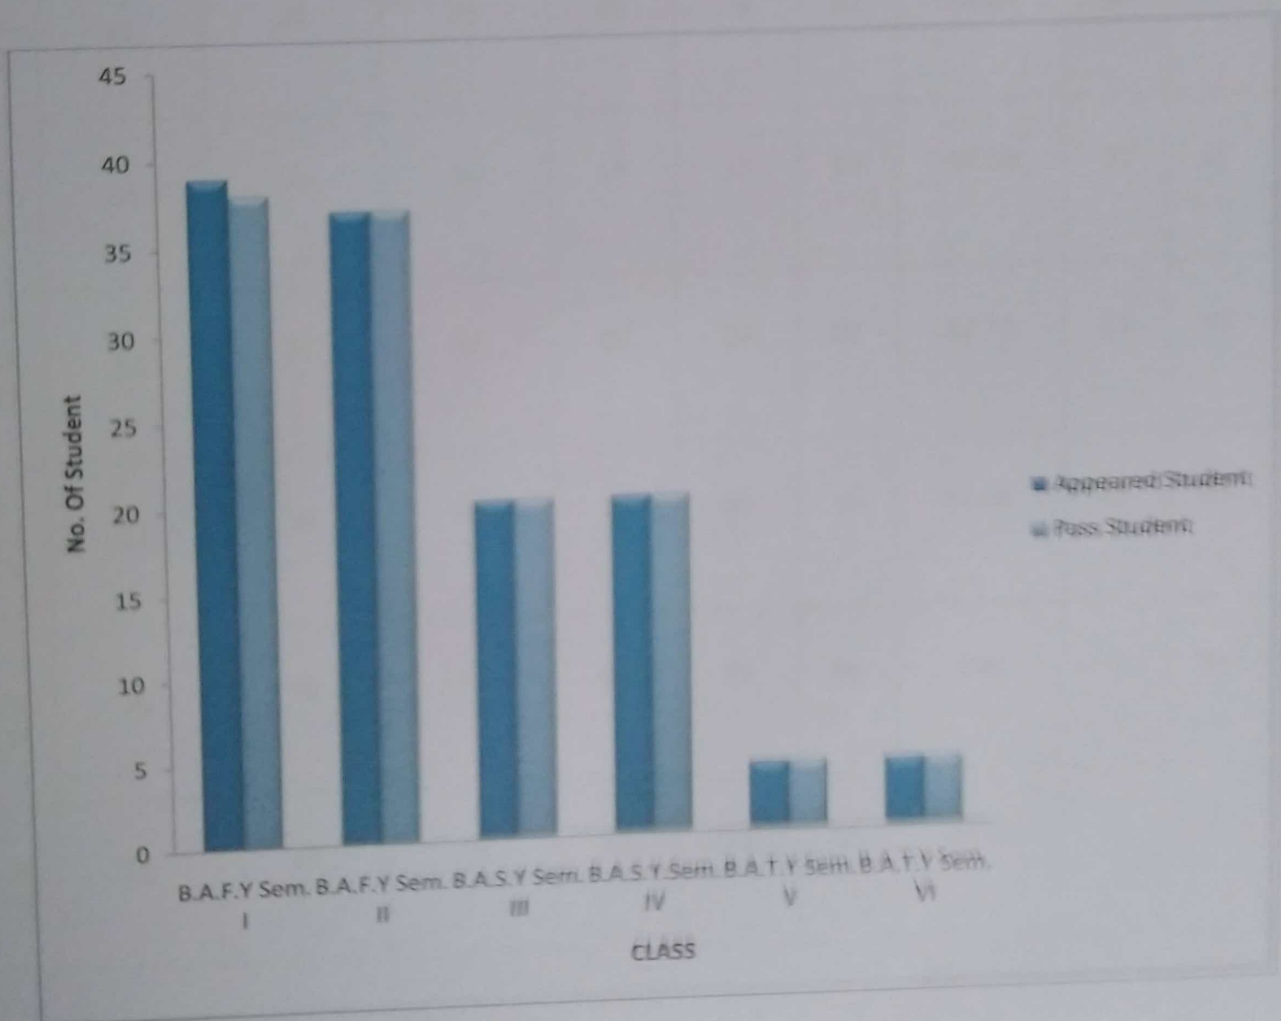

Matoshri Shantabai Gote Arts ,Commerce & Science College Washim

Department Of Geography

Result Profile

Session-2020-21

Class	Admitted Student	Exam form Submitted	Appeared	Absent	Passed	Fail	Percentage	1st Class	2nd Class	3rd class
F.Y.B.A. Sem. I	45	41	41	02	38	01	97.43	37	01	-
F.Y.B.A. Sem. I	45	37	37	00	37	00	100	37	-	-
S.Y.B.A. Sem.III	26	22	22	02	20	00	100	20	-	-
S.Y.B.A. Sem.IV	26	20	20	00	20	00	100	20	-	-
T.Y.B.A. Sem.V	04	04	04	-	04	00	100	04	-	-
T.Y.B.A. Sem.VI	04	04	04	-	04	00	100	04	-	-

Matoshri Shantabai Gote Arts ,Commerce & Science College Washim

Geography Department

Result Profile-2020-21