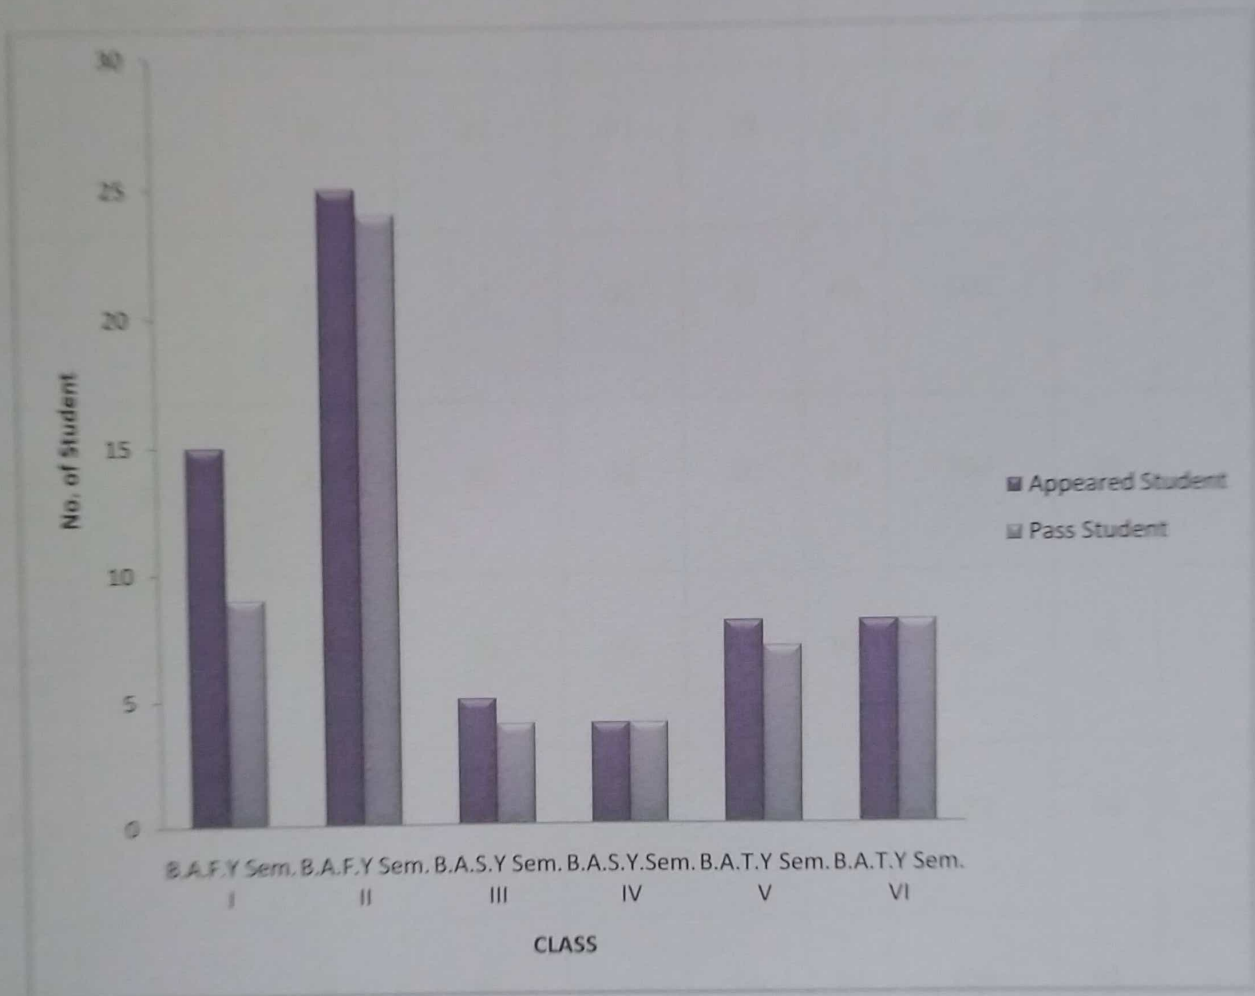

Matoshri Shantabai Gote Arts ,Commerce & Science College Washim

Department Of Geography

Result Profile

Session-2019-20

Class	Admitted Student	Exam form Submitted	Appeared	Absent	Passed	Fail	Parentage	1st Class	2nd Class	3rd Class
F.Y.B.A. Sem. I	48	36	36	21	09	06	60	06	05	—
F.Y.B.A. Sem. I	48	25	25	00	24	01	96.00	07	17	—
S.Y.B.A. Sem.III	05	05	05	01	04	01	100	04	00	—
S.Y.B.A. Sem.IV	05	04	04	00	04	00	100	04	00	—
T.Y.B.A. Sem.V	08	08	08	01	07	01	87.5	08	—	—
T.Y.B.A. Sem.VI	08	08	08	00	08	00	100	08	—	—

Matoshri Shantabai Gote Arts ,Commerce & Science College Washim

Geography Department

Result Profile-2019-20